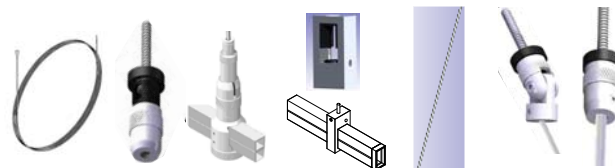

Suspended Ceiling

#2122, 2102, 2118, 2121, 2149 (stem), 2117, 2116

UL-1574 - Mfg. exclusively for ImageCrafters by HighLights LTD. Bogata, Columbia

NEWWORLD Lighting

7 Jewett Hill, Ipswich, MA 01938

978-380-6476

FAX: 978-380-6481

www.newworldlightinginc.com