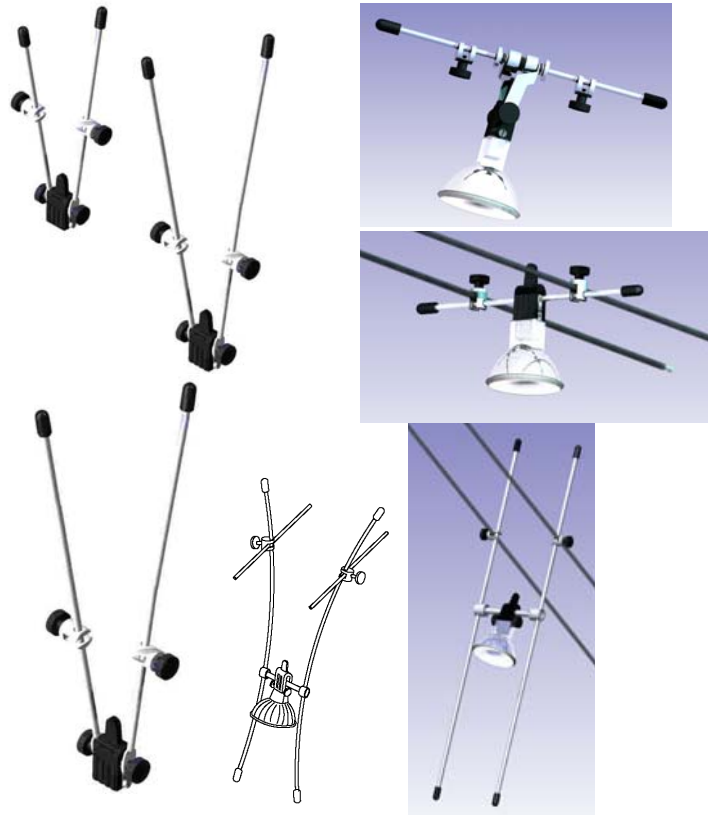

### ByLine

12 volt Insulated Cable System

**Description:** A unique surface mount lighting system using a pair of stranded cables to carry low voltage current. Ideal for spanning an open space or lighting a challenging location.

#### Options / Accessories:

#3112 Universal Connector

#3101 Short Anchor, #3102 Long Anchor, #3103 Tension Device, #3104 Dead End Connector, #3106 Isolator

#3111 Cable Feed, #8001 Sphere

Space Wheel—Short #3120, Long #3121

Finial—Small #8003, Large #8004

**Fixtures shown above:** Left—5" Short Legs, 15" Long Legs, 36" Daddy Long Legs, 16" Ballet. Right from top—6" Straight Balance, 6" Omni Star, 16" Tango

UL-1574 - Mfg. exclusively for ImageCrafters by HighLights LTD. Bogata, Columbia