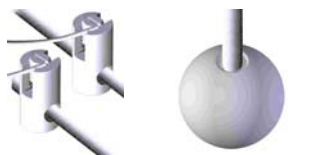

### ByLine

12 volt Insulated Cable System

**Description:** A unique surface mount lighting system using a pair of stranded cables to carry low voltage current. Ideal for spanning an open space or lighting a challenging location.

**Available Finishes:** Penny -01, Nickel -02, Brass -03, Matte Nickel -08

**Requirements:** Universal connectors are needed for fixtures other than those shown. For standard installation, anchors, tension devices, isolators or connectors may be needed. See individual fixture specifications for bulb and bulb supplement details.

#### Options / Accessories:

#3112 Universal Connector

#3101 Short Anchor, #3102 Long Anchor, #3103 Tension Device, #3104 Dead End Connector, #3106 Isolator

#3111 Cable Feed, #8001 Sphere

Space Wheel—Short #3120, Long #3121