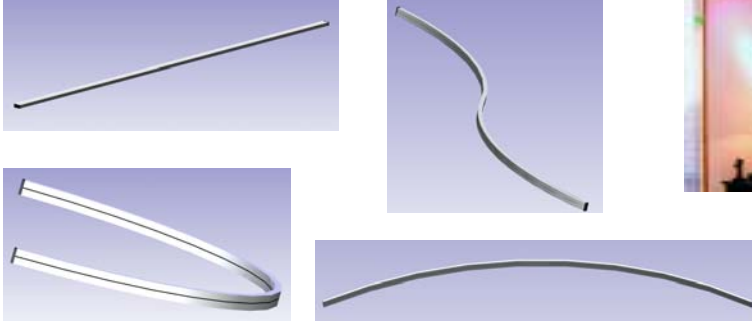

## Mounting Options

### Amtrax

12 volt Metal Rail System  
Wall or Ceiling Mount

**Description:** A beautiful, 12 volt alternative to track lighting. Amtrax can be wall mounted, ceiling mounted or suspended.

**Available Finishes:** Penny -01, Nickel -02, Brass -03, Matte Nickel -08

**Available Lengths:** Straight and "s" shape—1 meter, Corner—10", Curved available to shape 2', 4', 6' and 8' diameter circles.

**Requirements:** Depends on type of installation—Ceiling supports, wall supports, rail connectors, end caps, or adaptors may be needed.

### ByLine

12 volt Insulated Cable System

**Description:** A unique surface mount lighting system using a pair of stranded cables to carry low voltage current. Ideal for spanning an open space or lighting a challenging location.