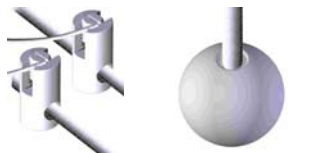

Mounting Options

ByLine

12 volt Insulated Cable System

Description: A unique surface mount lighting system using a pair of stranded cables to carry low voltage current. Ideal for spanning an open space or lighting a challenging location.

Available Finishes: Penny -01, Nickel -02, Brass -03, Matte Nickel -08

Requirements: Universal connectors are needed for fixtures other than those shown. For standard installation, anchors, tension devices, isolators or connectors may be needed. See individual fixture specifications for bulb and bulb supplement details.

Options / Accessories:

#3112 Universal Connector

#3101 Short Anchor, #3102 Long Anchor, #3103 Tension Device, #3104 Dead End Connector, #3106 Isolator

#3111 Cable Feed, #8001 Sphere

Space Wheel—Short #3120, Long #3121