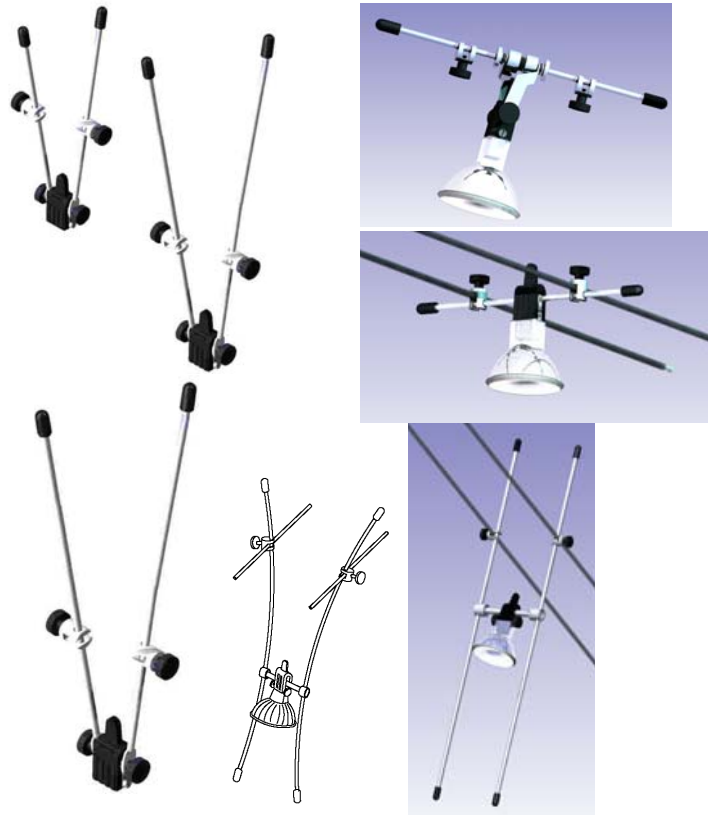

Mounting Options

ByLine

12 volt Insulated Cable System

Description: A unique surface mount lighting system using a pair of stranded cables to carry low voltage current. Ideal for spanning an open space or lighting a challenging location.

Available Finishes: Penny -01, Nickel -02, Brass -03, Matte Nickel -08

Requirements: Universal connectors are needed for fixtures other than those shown. For standard installation, anchors, tension devices, isolators or connectors may be needed. See individual fixture specifications for bulb and bulb supplement details.

Options / Accessories:

#3112 Universal Connector

#3101 Short Anchor, #3102 Long Anchor, #3103 Tension Device, #3104 Dead End Connector, #3106 Isolator

#3111 Cable Feed, #8001 Sphere

Space Wheel—Short #3120, Long #3121

Finial—Small #8003, Large #8004

Fixtures shown above: Left—5" Short Legs, 15" Long Legs, 36" Daddy Long Legs, 16" Ballet. Right from top—6" Straight Balance, 6" Omni Star, 16" Tango

UL-1574 - Mfg. exclusively for ImageCrafters by HighLights LTD. Bogata, Columbia