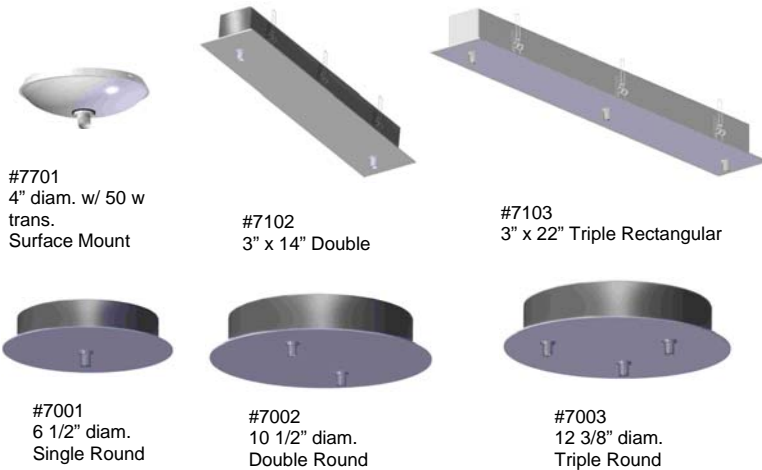

Mounting Options

Canopies

12 volt Halogen Canopy All 1 7/8" thick

Description: Canopies can be surface or flush mounted on the ceiling or the wall. All UniLight fixtures and/or pendant combinations can be fed from these precision canopies.

Available Finishes: Penny -01, Nickel -02, Brass -03, White -04, Black -05, and Matte Nickel -08

Available Sizes: Single, Double (1 7/8" x 10 1/2"), and Triple Point Round, Double and Triple Point Rectangular, Moon (single-4 1/2" diam.) and Universal (recessed) canopies.

Requirements: Depends on type of installation—universal connectors may be needed. If used as a recessed fixture, housings may be needed.
ALL GLASS/SHADES SOLD SEPARATELY.

Examples of fixtures shown: Top—Coaxial Pendant 4', Ding Dong 2", Saturn II 6", Radar III 12". Bottom— Whip 20", Suspender 9".